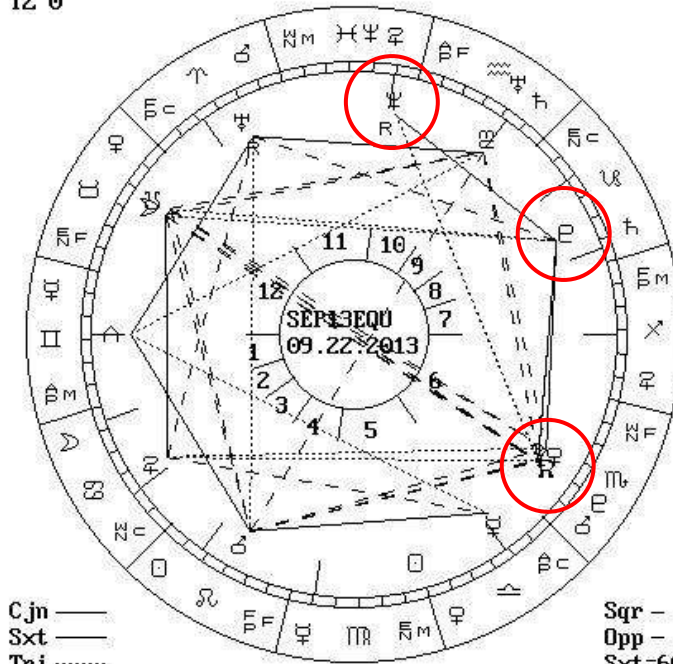

Chart 6 - 22 Sept 2013 - Exact Equinox - Tropical - *Convergent Energy Problem*

SUN 00LIB00 LA 51.32
MOO 11TAU50 LO .05
MER 20LIB59 TZ 0
VEN 13SC018
MAR 16LE015
JUP 17CAN21
SAT 09SC008
09.22.2013

F - 2
E - 2
A - 4
W - 4

P - 6
N - 6

BT 8.38 PM
URA 10ARI57
NEP 03PIS16
PLU 08CAP59
ASC 14GEM00
MID 08AQU50
MNN 09SC034
MSN 09TAU34

01A 14GEM00
02S 03CAN00
03C 19CAN49
04A 08LE050
05S 05VIR23
06C 19LIB04

C - 5
F - 5
M - 2
A - 4
S - 4
C - 4

07A 14SAG00
08S 03CAP00
09C 19CAP49
10A 08AQU50
11S 05PIS23
12C 19ARI04

Cjn ———
Sxt ———
Tri ·····

Sqr — —
Opp — —
Sxt=60
Tri=120

(mm.dd.yyyy)

Note:

The above circles identify a displaced segment in a Key of Atlantis energy (psychomagnetheric) formation, which is significantly, and negatively, amplified by a square of negative focus - hence the difficult challenges and manifestations (especially unexpected health and social issues) that many people are now experiencing in their lives.

However, on the positive side, this is also an unprecedented period of transformative energy (not good or bad - just transformative) that an individual can utilise to attract and manifest that which they want/desire into their lives.

How? One key, to positively utilize (or at least to protect from) this energy, lies in synchronising one's personal life-force energy flow with the universal flow and the appropriate programming / awakening / focussing of one's subconscious mind. Hence the recent gift of a suitable program to our newsletter subscribers.

Nevertheless, there are many approaches to utilizing / dealing with this kind of energy, and each person must find that which works for them.

In terms of duration, this energy cycle, in its various forms and manifestations, will continue until 2026.

Yes, we are indeed living in exciting times.

End

--()--

<http://www.campbellmgold.com>

22092013