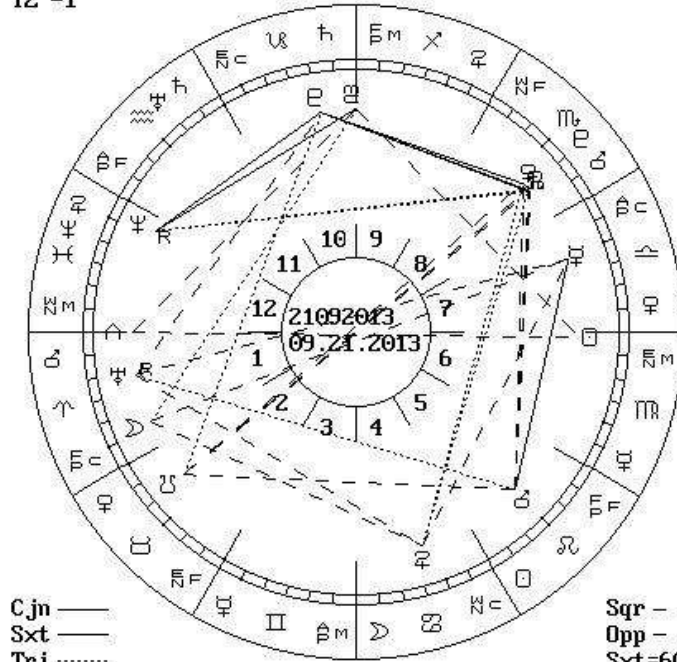

Chart 1 - 21 Sept 2013 - Noon Decumbiture

SUN 28VIR38
MOO 23ARI41
MER 18LIB59
VEN 11SC043
MAR 15LE023
JUP 17CAN10
SAT 09SC000
09.21.2013

LA 51.32
LO .05
TZ -1

01A 00ARI00
02S 00TAU00
03C 00GEM00
04A 00CAN00
05S 00LED00
06C 00VIR00

F - 4
E - 3
A - 1
W - 4

P - 5
N - 7

BT 0 PM
URA 11ARI00
NEP 03PIS18
PLU 08CAP59
ASC 00ARI00
MID 00CAP00
MIN 09SC038
MSN 09TAU38